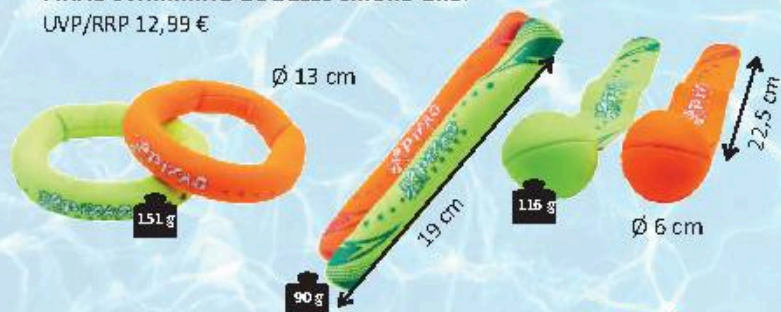

448-03300 (694-78)
PINAO TAUCHGEWICHTE AUS NEOPREN
PINAO NEOPRENE DIVING WEIGHTS
UVP/RRP 19,99 €