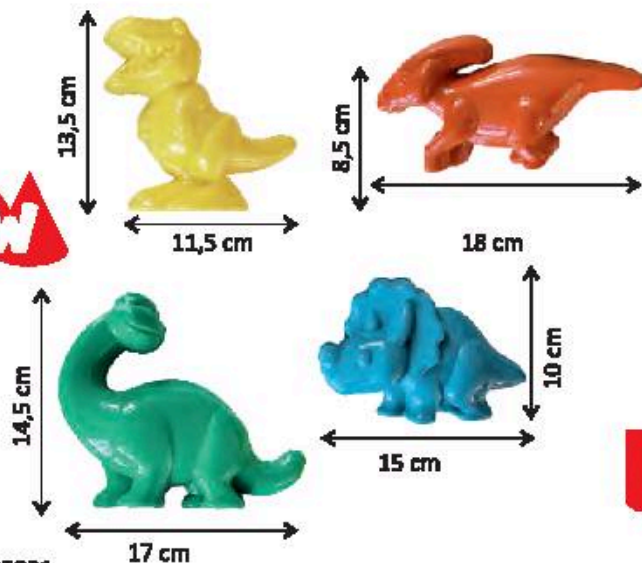

463-95001
GOWI REGOWI DINOFÖRMCHEN - SET 4 IM NETZ
Farben können variieren
GOWI REGOWI DINO MOULDS - SET 4 IN NET
Colors may vary

UVP/RRP 9,49 €

NEW