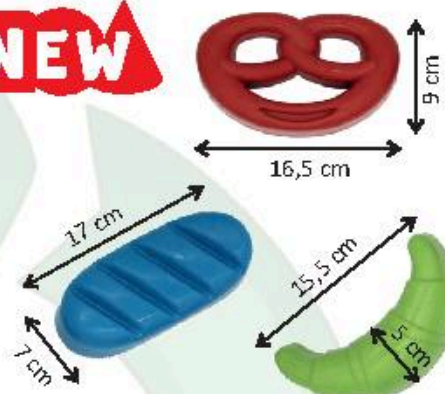

463-95000
GOWI REGOWI SANDGEBÄCK - SET 3 IM NETZ
Farben können variieren
GOWI REGOWI SAND PASTRIES - SET 3 IN NET
Colors may vary
UVP/RRP 7,49 €