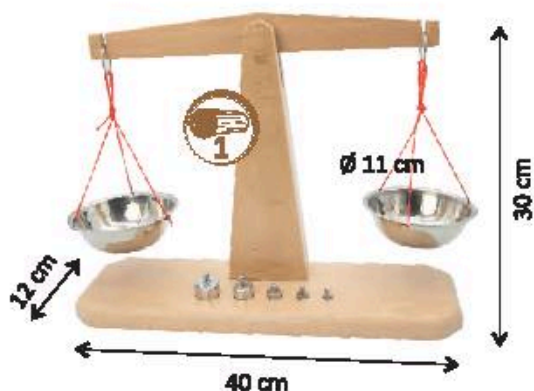

Alle/All:

36+
m

Warnhinweis/
Warning 2

206-00000 (482-55)
BALKENWAAGE BUCHENHOLZ
BEECH WOOD SCALE

UVP/RRP 69,90 €

206-00001 (482-40)

GEWICHTE SET

Gewichte von 20 mg bis 200 g.

Inklusive Pinzette zum greifen der Gewichte.

WEIGHT SET

Weights from 20 mg to 200 g.

Includes tweezers for gripping weights.

UVP/RRP 39,90 €