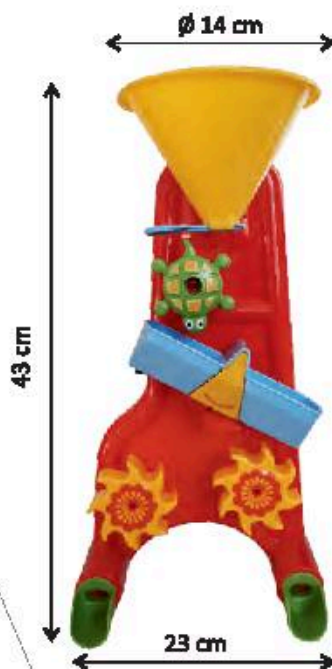

UVP/RRP 7,99 €

466-90000 (552-00)  
BIO BY GOWI  
0,5L GIESSKANNE  
0.5L WATERING CAN

UVP/RRP 8,99 €

463-90000 (552-02)  
BIO BY GOWI SANDFORM EISCREME - SET 5  
SAND MOULDS ICE CREAM - SET 5

UVP/RRP 11,99 €