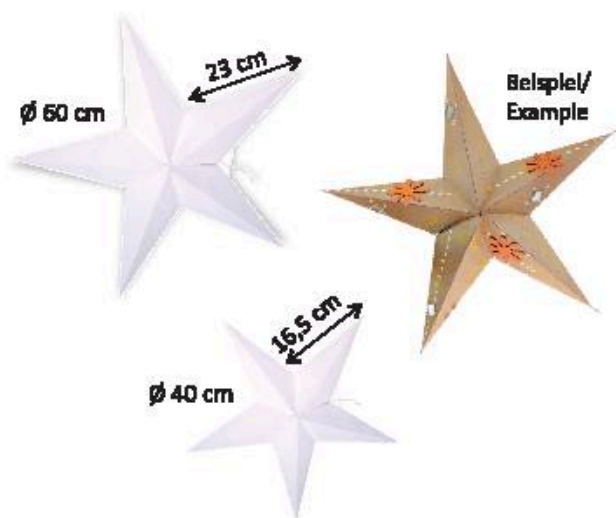

128-00900 (193-21)
FALTSTERN KLEIN - SET 24
FOLDING STARS SMALL - SET 24
Material: Pappe

UVP/RRP 44,90 €

128-00901 (193-23)
FALTSTERN GROSS - SET 24
FOLDING STARS LARGE - SET 24
Material: Cardboard

UVP/RRP 99,90 €