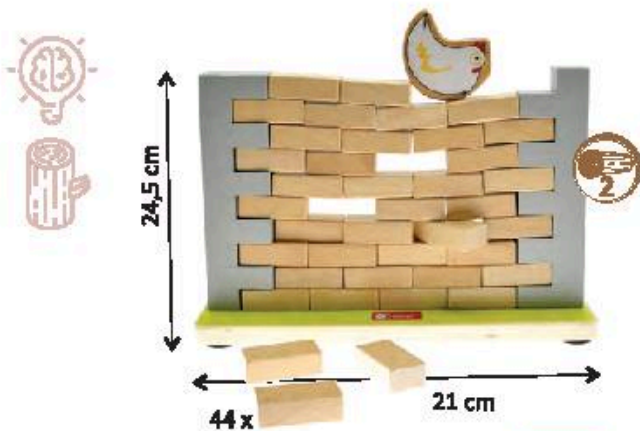

**LEONARDO WOODEN BRIDGE**  
A buildable bridge without  
nails, glue, string ...

UVP/RRP 74,90 €

401-05301 (451-50)  
**XXL HOLZWACKELTURM**  
XXL WOODEN WOBBLE TOWER

UVP/RRP 55,90 €

401-00305 (A35-24)  
**RETTE DAS HUHN SPIEL**  
**SAVE THE CHICKEN GAME**