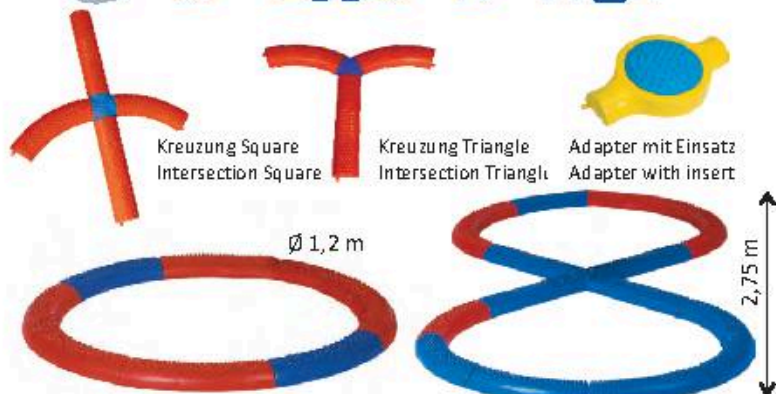

BALANCERAIL

443-07900 (631-77)
BALANCERAIL - SET KREIS / CIRCLE
8 x curve
UVP/RRP 114,90€

443-07901 (631-78)
BALANCERAIL - SET ACHT / EIGHT
12 x curve, 4 x straight, 1 x square
UVP/RRP 239,90€