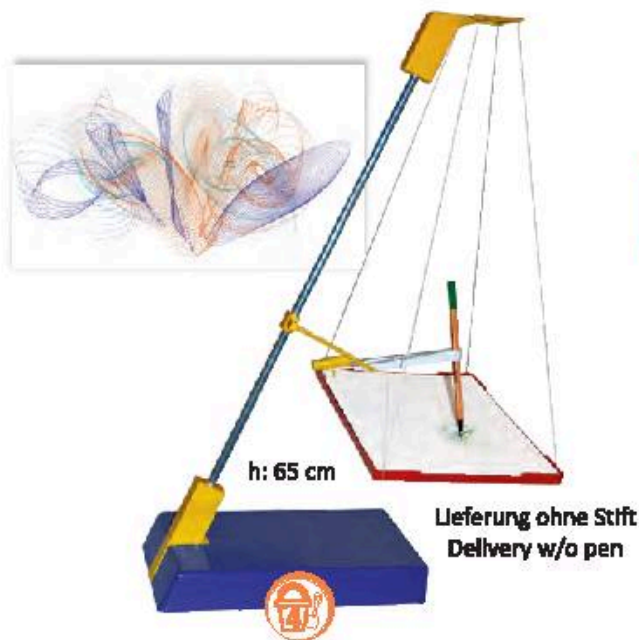

136-20000 (140-18)
DOODLE MATTE/MAT

Mit Wasser gefüllten Stift auf die Matte malen, Farben erscheinen durch den Untergrund und verschwinden wieder beim Trocknen.

Fill the pen with water, draw on the mat, and colors appear through the background. When dry, the artwork disappears completely.

AVANTGARDE

36⁺
m

UVP/RRP 19,90 €

136-20800 (140-19)
**ERSATZSTIFT FÜR DOODLE MATTE / PUZZLE
REPLACEMENT PEN FOR DOODLE MAT / PUZZLE**

UVP/RRP 3,99 €

137-10000 (133-01)
SWING-O-GRAPH

Mit dem Swing-O-Graph lassen sich einfach kunstvolle Bilder von Schwingungen erstellen./
The Swing-O-Graph easily creates artistic images by capturing the oscillating motion.

UVP/RRP 69,99 €
Warnhinweis/Warning 3

NEW