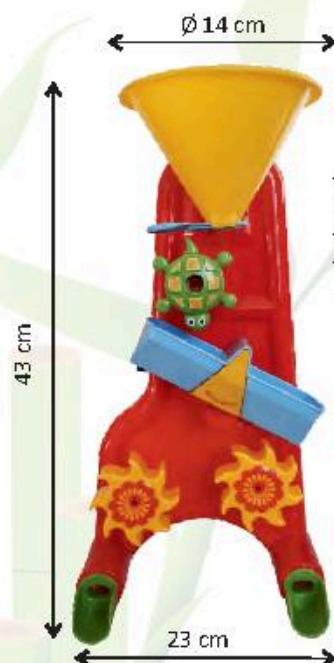

464-90000 (552-03)
**BIO BY GOWI
SAND & WASSERMÜHLE STANDARD
SAND & WATER MILL STANDARD**

UVP/RRP 22,90 €