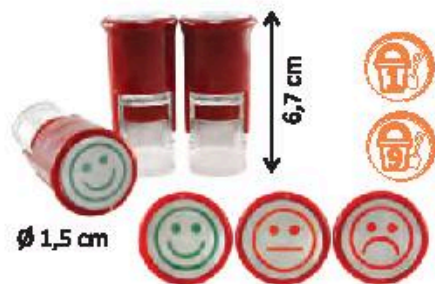

131-04000 (138-47)
STEMPELSET EMOTIONEN - SET 3
STAMP SET EMOTIONS - SET 3

UVP/RRP 17,99 €