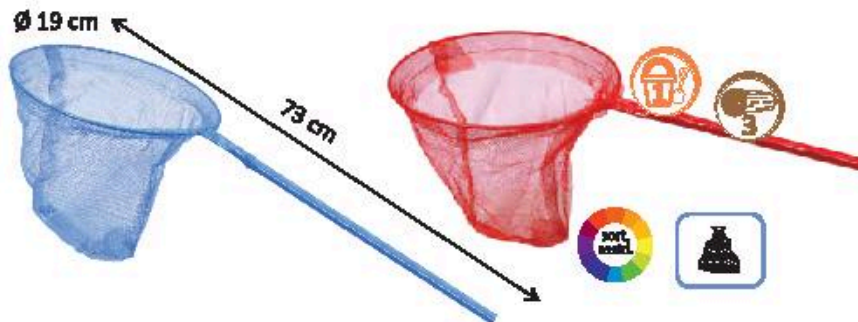

**BAMBUSKESCHER
BAMBOO HAND NET**

UVP/RRP 2,49 €

Warnhinweis/Warning 3