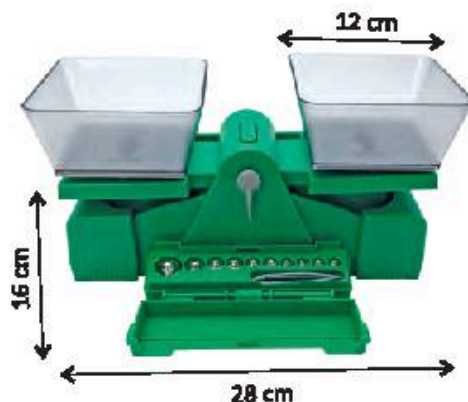

Inklusive Pinzette zum greifen der Gewichte.

**WEIGHT SET**

Weights from 20 mg to 200 g.

Includes tweezers for gripping weights.

UVP/RRP 39,90 €

h: 8 cm

206-00300 (482-60)

**SCHALENWAAGE**