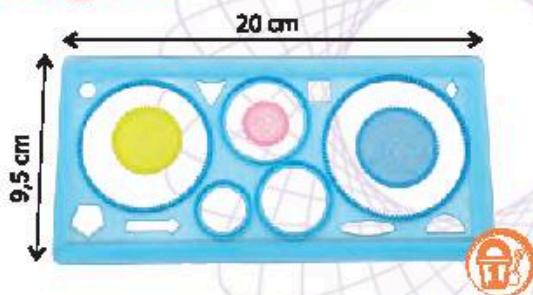

139-10000
MANDALA SPIRAL MALER
3 Zahnräder ermöglichen bunte Muster und das Zeichnen vielfältiger Spiralsbilder.
MANDALA SPIRAL DRAWER
3 gears enable colorful patterns and allow for drawing a variety of spiral designs.

UVP/RRP 1,99 €
Warnhinweis/Warning 27