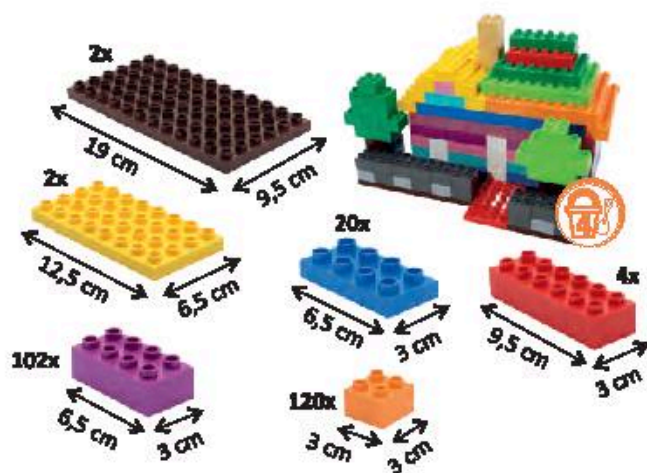

352-05300 (268-50)
BUGGI - SET 250
Kompatibel mit allen großen Marken/
Compatible with all major brands.

UVP/RRP 74,90 €