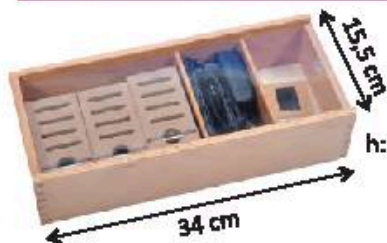

36 ⁺ m

h: 8,5 cm Warnhinweis/Warning 3

204-05300 (903-10)

ZAUBERLICHT - SET 3 MIT HOLZBOX

Additive und Subtraktive Farbmischung.

Mit den enthaltenen Dia-Folien können weitere Farberperimente erzeugt werden.

MAGIC LIGHT - SET 3 WITH WOODEN BOX

Additive and subtractive color mixing.

With the slide transparencies included further color experiments can be created.

UVP/RRP 169,90 €

1 x Netzteil; 1 USB Kabel mit 3 Ausgängen;
Spannung Strahler 6 V; 3 x Farbstrahler rot, blau, grün;
5 x Dia-Folien in Holzbox.

1 x power supply unit; 1 USB cable with 3 outputs;
Voltage spotlight 6 V; 3 x color spotlights red, blue, green;
5 x slide folls in wooden box.