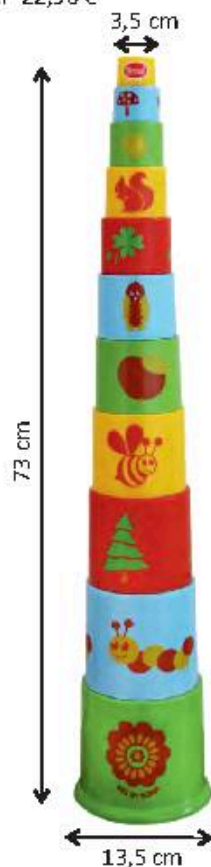

UVP/RRP 11,99 €

464-90000 (552-03)  
**BIO BY GOWI  
SAND & WASSERMÜHLE STANDARD  
SAND & WATER MILL STANDARD**

UVP/RRP 22,90 €

467-90000 (552-04)  
**BIO BY GOWI SAND SET MAUS / MOUSE**

UVP/RRP 24,90 €

301-90000 (552-09)  
**BIO BY GOWI  
PYRAMIDE WALD - 11TLG  
PYRAMID FOREST - 11 PCS**