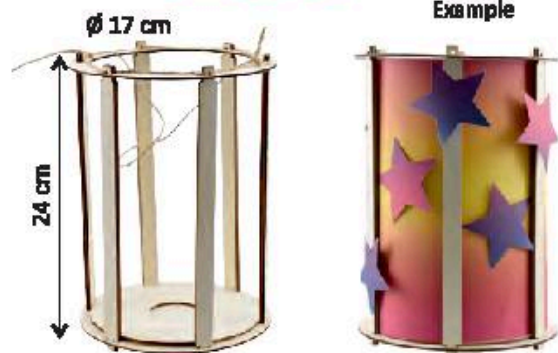

UVP/RRP 5,99 €

Anleitung/  
Instructions

135-00307 (194-56)  
**LATERNE HOLZ STECKSYSTEM**  
**LANERN WOOD SELF-ASSEMBLY SYSTEM**

UVP/RRP 3,29 €

**NEW**

135-00304 (194-12)  
**LATERNE HOLZ STECKSYSTEM - RUND**  
**LANTERN WOOD SELF-ASSEMBLY SYSTEM - ROUND**