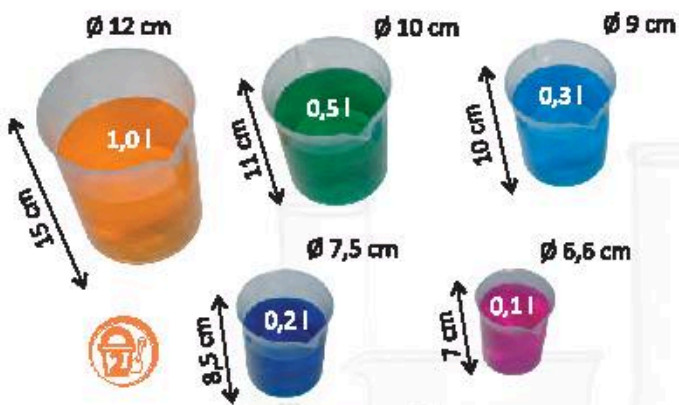

201-32301 (428-02)

MESSBECHER - SET 5
MEASURING CUP - SET 5

UVP/RRP 17,90 €