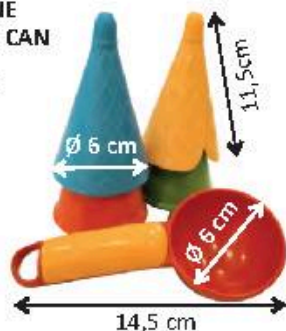

463-90000 (552-02)
**BIO BY GOWI SANDFORM EISCREME - SET 5
SAND MOULDS ICE CREAM - SET 5**

UVP/RRP 11,99 €