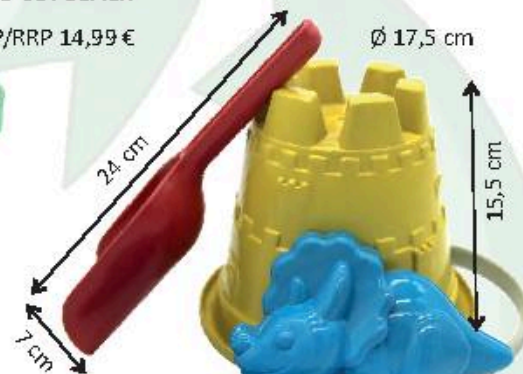

oder/ or →
15 - 18 x 9 cm

467-95301 (551-21)
**GOWI REGOWI
SAND SET ENTDECKER
SAND SET EXPLORER**

UVP/RRP 10,99 €