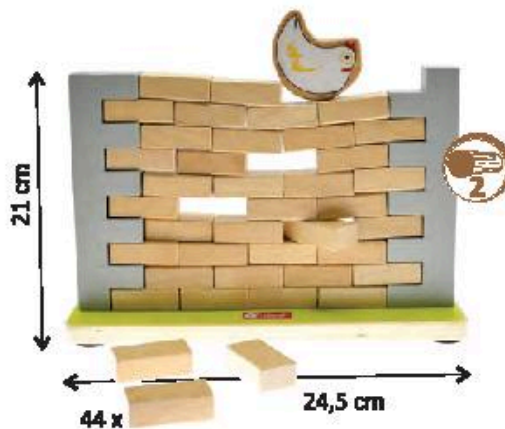

401-00305 (435-24)

RETTET DAS HUHN SPIEL

SAVE THE CHICKEN GAME

UVP/RRP 34,90 €